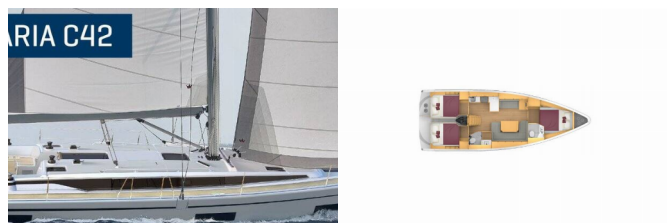

BAVARIA C42

Horizon (2023)

[BRAIN Yachting](#) or type unknown

BRAIN Yachting • Neubaugasse 43/4 • 1070 Vienna • Austria

Phone: +43 1 435 0804

E-mail: relax@brain-yachting.com

Web: www.brain-yachting.com

Yacht Base	Skiathos, Greece
Yacht ID	5298
Yacht Brands	Bavaria
Yacht Name	Horizon
Production Year	2023
Length	12.40 M
Cabins	3
Berths	8
WC	2

DECK: Bimini top, Sprayhood

ENTERTAINMENT: Outdoor speakers, Radio CD mp3 player

GALLEY: Hot water

INTERIOR: Electric toilet

NAVIGATION: Autopilot, Bow thruster, GPS chart plotter - cockpit, Wind instrument/Anemometer