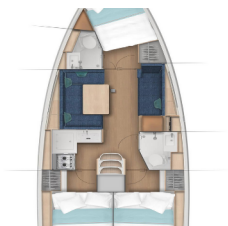

Web: [www.brain-yachting.com](http://www.brain-yachting.com)

<b>Yacht Base</b>	Pula, Marina Polesana, Croatia
<b>Yacht ID</b>	5295
<b>Yacht Brands</b>	Jeanneau
<b>Yacht Name</b>	Princess Marija
<b>Production Year</b>	2024
<b>Length</b>	11.22 M
<b>Cabins</b>	3
<b>Berths</b>	6 + 2
<b>Max Persons</b>	8
<b>WC</b>	2

**COMFORT:** Cockpit cushions

**DECK:** Bathing platform, Bilge pump - Mechanic, Bimini top, Cockpit table, Cockpit/stern, outside shower, Sprayhood, Swimming ladder, Teak cockpit

**ENTERTAINMENT:** FUSION sound system, Indoor speakers, Radio, USB, Bluetooth