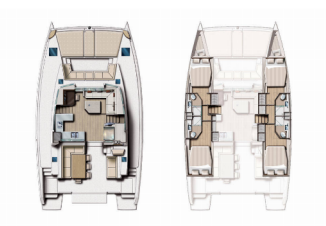

BALI 4.5

Sylvester (2019)

BRAIN Yachting or type unknown

BRAIN Yachting • Neubaugasse 43/4 • 1070 Vienna • Austria

Phone: +43 1 435 0804

E-mail: relax@brain-yachting.com

Web: www.brain-yachting.com

DECK: Anchor, Anchor with chain, Bimini top, Cockpit full tent, Cockpit/stern, outside shower, Dinghy, Electric anchor windlass, Floating rope, Grill/Barbecue/Plancha, Main anchor, Spare anchor (Reserve, Auxiliary anchor)

ENTERTAINMENT: Radio CD player, TV

GALLEY: Hot water, Sink

NAVIGATION: Autopilot, Depthsounder, GPS chart plotter, Log/speed instrument, Wind instrument/Anemometer

SAFETY: Distress flare box, Fire extinguisher, First aid kit, Life belts (Safety harness), Life buoy + Flashing light, Liferaft, Sos Dan Buoy

SAILS: Electric halyard winch, Lazy bag, Lazy jacks

YACHT ELECTRICS: Air Conditioning, Generator, Heating, Inverter, Service batteries, Shore connection 220 V, Shore power cable, Solar panels, Start battery

Yacht Base	Marina Mandalina, Sibenik, Croatia
Yacht ID	5284
Yacht Brands	Catana
Yacht Name	Sylvester
Production Year	2019
Length	13.60 M
Cabins	4 + 2
Berths	8 + 2 + 2
Max Persons	12
WC	4