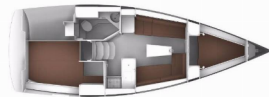

BAVARIA CRUISER 34

Hydra (2024)

BRAIN Yachting or type unknown

BRAIN Yachting • Neubaugasse 43/4 • 1070 Vienna • Austria

Phone: +43 1 435 0804

E-mail: relax@brain-yachting.com

Web: www.brain-yachting.com

Yacht Base	Marina Tehnomont Veruda, Pula, Croatia
Yacht ID	5192
Yacht Brands	Bavaria
Yacht Name	Hydra
Production Year	2024
Length	9.99 M
Cabins	2
Berths	4 + 1
Max Persons	5
WC	1

DECK: Anchor line, Anchor swivel, Bimini top, Black ball, Black conus, Boat hook, Bosun's chair (Safe seat) (boatswain's chair), Canister for water, Cockpit table, Cockpit/stern, outside shower, Dinghy, Dinghy (byboat) pump, Electric anchor windlass, Fenders, Gangway, Hawser, Impeller, V-belt, oilfilter, Jerry cans for diesel, Main anchor, Mooring ropes, Plastic bucket, Repair box for dinghy, Round/globular fender, Spare anchor (Reserve, Auxiliary anchor), Spotlight / Headlights, Sprayhood, Spring line, Teak cockpit, Water hose

ENTERTAINMENT: Outdoor speakers, Radio

GALLEY: Gas bottles, Hot water, Kitchen utensils (Galley equipment, cutlery), Refrigerator

INTERIOR: Barometer, Clock

NAVIGATION: Autopilot, GPS chart plotter – cockpit, Harbour guides, Logge/Lot/Speed/Wind, Navigation (Nautical) charts and nautical guide, Navigation set, Parallel ruler, Radar reflector, Spyglass with bearing compass, Windex

SAFETY: Distress signals, Fire extinguisher, First aid kit, Flashlight, Fog horn, Life belts (Safety harness), Life buoy + Flashing light, Life jackets, Liferaft, Set of tools, VHF radio, Wire (shroud) cutter

YACHT ELECTRICS: Batteries, Battery charger, Heating, Inverter, Shore connection 220 V, Solar panels, USB sockets