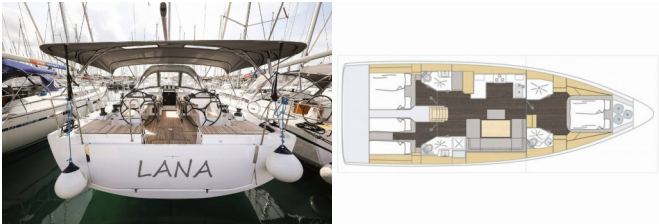

BAVARIA C46

Lana (2024)

BRAIN Yachting or type unknown

BRAIN Yachting • Neubaugasse 43/4 • 1070 Vienna • Austria

Phone: +43 1 435 0804

E-mail: relax@brain-yachting.com

Web: www.brain-yachting.com

Yacht Base	Marina Kornati, Biograd, Croatia
Yacht ID	5181
Yacht Brands	Bavaria
Yacht Name	Lana
Production Year	2024
Length	14.50 M
Cabins	3
Berths	6 + 2
Max Persons	8
WC	3

COMFORT: Pillows

DECK: Anchor with chain, Bimini top, Bosun's chair (Safe seat) (boatswain's chair), Cockpit grill, Cockpit light, Cockpit/stern, outside shower, Dinghy, Electric anchor windlass, Fenders, Folding cockpit table, Mooring ropes, Spare anchor (Reserve, Auxiliary anchor), Sprayhood, Teak cockpit