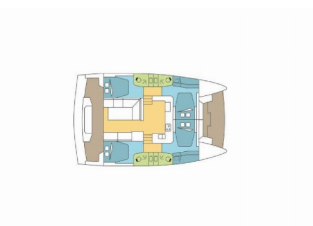

BALI CATSPACE

REEF KEEPER (2024)

BRAIN Yachting or type unknown

BRAIN Yachting • Neubaugasse 43/4 • 1070 Vienna • Austria

Phone: +43 1 435 0804

E-mail: relax@brain-yachting.com

Web: www.brain-yachting.com

Yacht Base	Athens, Alimos Marina, Greece
Yacht ID	5174
Yacht Brands	Catana
Yacht Name	REEF KEEPER
Production Year	2024
Length	12.31 M
Cabins	4
Berths	8
Max Persons	10
WC	4

COMFORT: Cockpit cushions, Outside cushions

DECK: Bimini top, Cockpit table, Cockpit/stern, outside shower, Davit, Dinghy with outboard engine, Electric anchor windlass, Grill/Barbecue/Plancha, Remote control for anchor winch with chain counter at helm, Swimming ladder