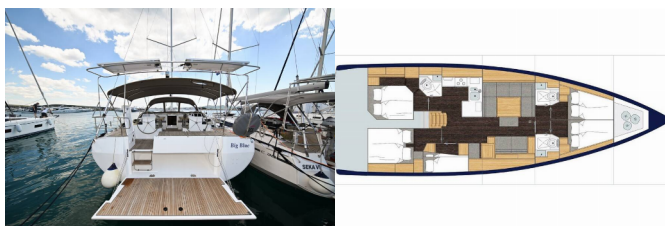

BAVARIA C50

Big Blue (2024)

BRAIN Yachting or type unknown

BRAIN Yachting • Neubaugasse 43/4 • 1070 Vienna • Austria

Phone: +43 1 435 0804

E-mail: relax@brain-yachting.com

Web: www.brain-yachting.com

COMFORT: Cockpit cushions

DECK: Bimini top, Sprayhood, Teak cockpit

ENTERTAINMENT: TV

GALLEY: Refrigerator

NAVIGATION: Autopilot, Bow thruster, GPS chart plotter - cockpit

YACHT ELECTRICS: Air Conditioning, Heating, Solar panels

Yacht Base Sukosan, D-Marin Dalmacija Marina, Croatia

Yacht ID 5166

Yacht Brands Bavaria

Yacht Name Big Blue

Production Year 2024

Length 15.55 M

Cabins 5

Berths 10 + 2

WC 3