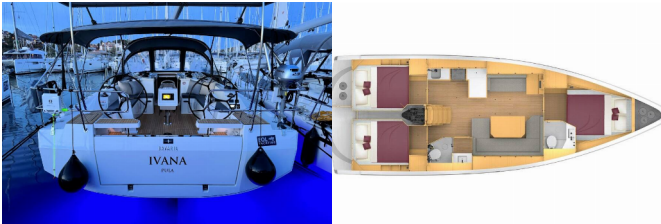

Yacht Base	Marina Tehnomont Veruda, Pula, Croatia
Yacht ID	5126
Yacht Brands	Bavaria
Yacht Name	Ivana
Production Year	2024
Length	12.40 M
Cabins	3
Berths	6 + 2
WC	2

COMFORT: Bed linen, Blankets, Cockpit cushions, Pillows

DECK: Bathing platform, Bilge pump - Mechanic, Bimini top, Boat hook, Bosun's chair (Safe seat) (boatswain's chair), Cockpit table with light, Cockpit/stern, outside shower, Deck brush, Dinghy, Dinghy (byboat) pump, Electric anchor windlass, Fenders, Gangway, Impeller, V-belt, oilfilter, Jerry cans for diesel, Main anchor, Mooring ropes, Plastic bucket, Round/globular fender, Side door for boarding, Spare anchor (Reserve, Auxiliary anchor), Sponge, Sprayhood, Spring line, Swimming ladder, Teak cockpit, Water hose, Winch handles