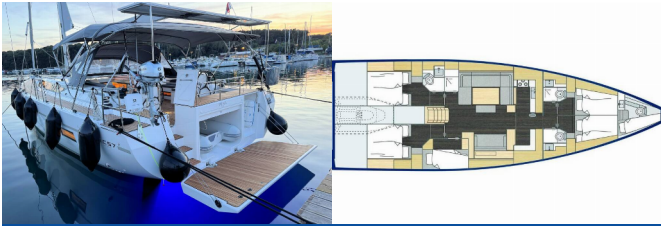

BAVARIA C57 STYLE

Mina (2024)

[BRAIN Yachting](#) or type unknown

BRAIN Yachting • Neubaugasse 43/4 • 1070 Vienna • Austria

Phone: +43 1 435 0804

E-mail: relax@brain-yachting.com

Web: www.brain-yachting.com

Yacht Base	Marina Tehnomont Veruda, Pula, Croatia
Yacht ID	5125
Yacht Brands	Bavaria
Yacht Name	Mina
Production Year	2024
Length	16.73 M
Cabins	5 + 1
Berths	10 + 1 + 1
WC	3 + 1

COMFORT: Bed linen, Blankets, Cockpit cushions, Pillows, Sundeck cushions