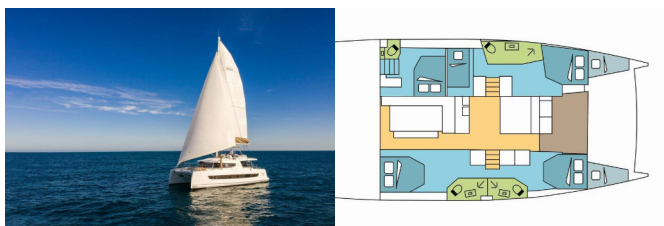

BALI 4.6

DANDELION (2024)

BRAIN Yachting or type unknown

BRAIN Yachting • Neubaugasse 43/4 • 1070 Vienna • Austria

Phone: +43 1 435 0804

E-mail: relax@brain-yachting.com

Web: www.brain-yachting.com

Yacht Base	Polynesia, Raiatea, French Polynesia
Yacht ID	5033
Yacht Brands	Catana
Yacht Name	DANDELION
Production Year	2024
Length	14.28 M
Cabins	5 + 2
Berths	10 + 2
Max Persons	12
WC	4

COMFORT: Cockpit cushions, Mosquito nets, Sun loungers

DECK: Cockpit table, Cockpit/stern, outside shower, Dinghy, Electric anchor windlass, Fly sunbathing area, Flybridge, Grill/Barbecue/Plancha, Spring cleats, Swimming ladder