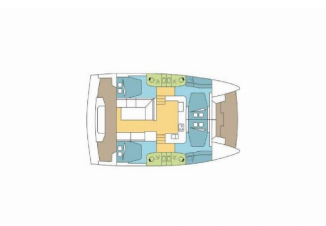

Web: [www.brain-yachting.com](http://www.brain-yachting.com)

<b>Yacht Base</b>	Polynesia, Raiatea, French Polynesia
<b>Yacht ID</b>	5027
<b>Yacht Brands</b>	Catana
<b>Yacht Name</b>	AZALEA
<b>Production Year</b>	2024
<b>Length</b>	12.31 M
<b>Cabins</b>	4
<b>Berths</b>	8
<b>Max Persons</b>	10
<b>WC</b>	4

**COMFORT:** Cockpit cushions, Mosquito nets

**DECK:** Bimini top, Cockpit table, Cockpit/stern, outside shower, Davit, Electric anchor windlass, Grill/Barbecue/Plancha, Swimming ladder

**ENTERTAINMENT:** Fusion radio