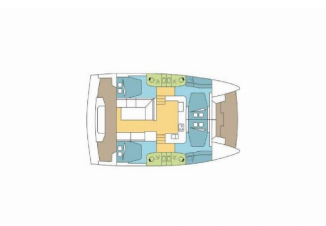

BALI CATSPACE

PRIMROSE (2024)

BRAIN Yachting or type unknown

BRAIN Yachting • Neubaugasse 43/4 • 1070 Vienna • Austria

Phone: +43 1 435 0804

E-mail: relax@brain-yachting.com

Web: www.brain-yachting.com

Yacht Base	Polynesia, Raiatea, French Polynesia
Yacht ID	5026
Yacht Brands	Catana
Yacht Name	PRIMROSE
Production Year	2024
Length	12.31 M
Cabins	4
Berths	8
Max Persons	10
WC	4

COMFORT: Cockpit cushions, Mosquito nets

DECK: Bimini top, Cockpit table, Cockpit/stern, outside shower, Davit, Electric anchor windlass, Grill/Barbecue/Plancha, Swimming ladder

ENTERTAINMENT: Fusion radio