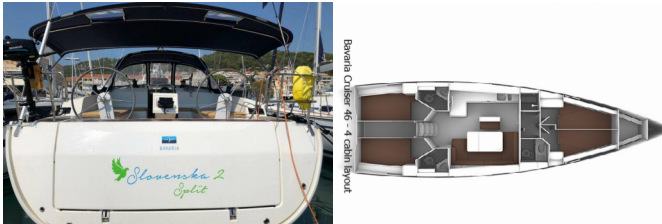

BAVARIA CRUISER 46

Slovenska 4 (2023)

BRAIN Yachting or type unknown

BRAIN Yachting • Neubaugasse 43/4 • 1070 Vienna • Austria

Phone: +43 1 435 0804

E-mail: relax@brain-yachting.com

Web: www.brain-yachting.com

Yacht Base	ACI Marina Split, Croatia
Yacht ID	5002
Yacht Brands	Bavaria
Yacht Name	Slovenska 4
Production Year	2023
Length	14.27 M
Cabins	3 + 1
Berths	6 + 1 + 2
WC	3

COMFORT: Bed linen, Cockpit cushions, Towels

DECK: Bathing platform, Bilge pump - Mechanic, Bimini top, Cockpit table, Cockpit/stern, outside shower, Dinghy, Electric anchor windlass, Fenders, Gangway, Main Deck Compass, Sprayhood, Swimming ladder