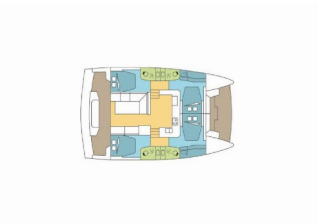

BALI CATSPACE

GLORY LILY (2024)

BRAIN Yachting or type unknown

BRAIN Yachting • Neubaugasse 43/4 • 1070 Vienna • Austria

Phone: +43 1 435 0804

E-mail: relax@brain-yachting.com

Web: www.brain-yachting.com

Yacht Base	St. Martin, Marina De L'Anse Marcel, Caribbean
Yacht ID	4980
Yacht Brands	Catana
Yacht Name	GLORY LILY
Production Year	2024
Length	12.31 M
Cabins	4
Berths	8
Max Persons	10
WC	4

COMFORT: Cockpit cushions, Forward cockpit cushions, Helmsman seat cushions, Mosquito nets

DECK: Bimini top, Cockpit table, Cockpit/stern, outside shower, Davit, Electric anchor windlass, Fly sunbathing area, Grill/Barbecue/Plancha, Seats for aft bench, Swimming ladder