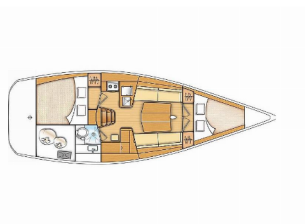

FIRST 35

Rhea (2011)

BRAIN Yachting or type unknown

BRAIN Yachting • Neubaugasse 43/4 • 1070 Vienna • Austria

Phone: +43 1 435 0804

E-mail: relax@brain-yachting.com

Web: www.brain-yachting.com

Yacht Base	Pula, Marina Polesana, Croatia
Yacht ID	4971
Yacht Brands	Beneteau
Yacht Name	Rhea
Production Year	2011
Length	10.85 M
Cabins	2
Berths	4 + 2
WC	1

COMFORT: Blankets, Cockpit cushions, Pillows, Sheets, Towels

DECK: Bilge pump - Mechanic, Bimini top, Cockpit table, Cockpit/stern, outside shower, Dinghy, Outboard engine, Removable cockpit table, Sprayhood, Sun tent/cover