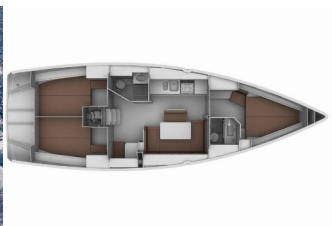

BAVARIA CRUISER 40

Sylvia (2013)

[BRAIN Yachting](#) or type unknown

BRAIN Yachting • Neubaugasse 43/4 • 1070 Vienna • Austria

Phone: +43 1 435 0804

E-mail: relax@brain-yachting.com

Web: www.brain-yachting.com

Yacht Base	Preveza, Main Port, Greece
Yacht ID	4947
Yacht Brands	Bavaria
Yacht Name	Sylvia
Production Year	2013
Length	12.35 M
Cabins	3
Berths	6 + 1
WC	2

DECK: Bimini top, Electric anchor windlass, Gangway, Hydraulic lifting swimming platform, Mooring ropes, Repair box for dinghy, Reserve motor oil, Sprayhood

ENTERTAINMENT: Radio CD mp3 player

INTERIOR: Electric fans in cabins, Electric toilet

NAVIGATION: Autopilot, Bow thruster, Echosounder/Depthsounder, GPS chart plotter - cockpit, Speedometer (Speed log), Wind instrument/Anemometer

SAFETY: Repair kit, VHF radio

YACHT ELECTRICS: Inverter, Service batteries, Solar panels, Start battery