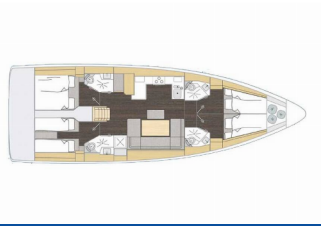

Web: [www.brain-yachting.com](http://www.brain-yachting.com)

<b>Yacht Base</b>	Trogir, Marina Trogir (ex.SCT), Croatia
<b>Yacht ID</b>	4941
<b>Yacht Brands</b>	Bavaria
<b>Yacht Name</b>	Estinella
<b>Production Year</b>	2024
<b>Length</b>	14.50 M
<b>Cabins</b>	4
<b>Berths</b>	8 + 1
<b>Max Persons</b>	9
<b>WC</b>	4

**COMFORT:** Cockpit cushions

**DECK:** Anchor line, Anchor swivel, Bimini top, Black ball, Black conus, Boat hook, Bosun's chair (Safe seat) (boatswain's chair), Canister for water, Cockpit grill, Cockpit table, Cockpit/stern, outside shower, Dinghy, Dinghy (byboat) pump, Electric anchor windlass, Fenders, Gangway, Hawser, Impeller, V-belt, oilfilter, Jerry cans for diesel, Main anchor, Mooring ropes, Plastic bucket, Repair box for dinghy, Round/globular fender, Spare anchor (Reserve, Auxiliary anchor), Spotlight / Headlights, Sprayhood, Spring line, Teak cockpit, Water hose