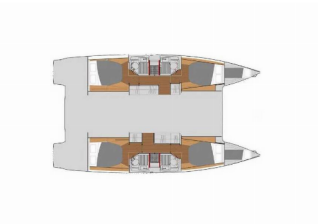

Yacht Base	Trogir, Marina Trogir (ex.SCT), Croatia
Yacht ID	4898
Yacht Brands	Fountaine Pajot
Yacht Name	Alchiba
Production Year	2024
Length	12.58 M
Cabins	4 + 2
Berths	8 + 1 + 2
Max Persons	11
WC	4

COMFORT: Cockpit cushions

DECK: Bimini top, Black ball, Black conus, Boat hook, Bosun's chair (Safe seat) (boatswain's chair), Canister for water, Chairs, Cockpit full tent, Cockpit grill, Cockpit table, Dinghy, Dinghy (byboat) pump, Electric anchor windlass, Fenders, Gangway, Hawser, Impeller, V-belt, oilfilter, Jerry cans for diesel, Main anchor, Mooring ropes, Plastic bucket, Repair box for dinghy, Round/globular fender, Spare anchor (Reserve, Auxiliary anchor), Spotlight / Headlights, Sprayhood, Teak cockpit, Water hose