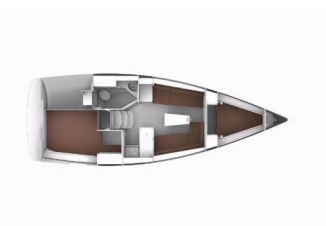

BAVARIA CRUISER 34

Alasia (2024)

BRAIN Yachting or type unknown

BRAIN Yachting • Neubaugasse 43/4 • 1070 Vienna • Austria

Phone: +43 1 435 0804

E-mail: relax@brain-yachting.com

Web: www.brain-yachting.com

Yacht Base	Marina Kornati, Biograd, Croatia
Yacht ID	4886
Yacht Brands	Bavaria
Yacht Name	Alasia
Production Year	2024
Length	9.99 M
Cabins	2
Berths	4 + 1
WC	1

DECK: Anchor line, Anchor swivel, Bimini top, Black ball, Black conus, Boat hook, Bosun's chair (Safe seat) (boatswain's chair), Canister for water, Cockpit table, Cockpit/stern, outside shower, Dinghy, Dinghy (byboat) pump, Electric anchor windlass, Fenders, Gangway, Hawser, Impeller, V-belt, oilfilter, Jerry cans for diesel, Main anchor, Mooring ropes, Plastic bucket, Repair box for dinghy, Round/globular fender, Spare anchor (Reserve, Auxiliary anchor), Sprayhood, Spring line, Teak cockpit, Water hose