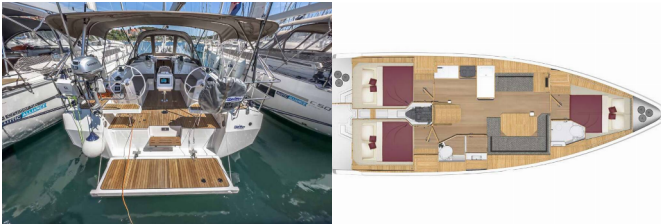

BAVARIA C38

Penelope (2024)

BRAIN Yachting or type unknown

BRAIN Yachting • Neubaugasse 43/4 • 1070 Vienna • Austria

Phone: +43 1 435 0804

E-mail: relax@brain-yachting.com

Web: www.brain-yachting.com

Yacht Base	Marina Tehnomont Veruda, Pula, Croatia
Yacht ID	4881
Yacht Brands	Bavaria
Yacht Name	Penelope
Production Year	2024
Length	11.31 M
Cabins	3
Berths	6 + 2
Max Persons	7
WC	2

DECK: Anchor line, Anchor swivel, Bimini top, Black ball, Black conus, Boat hook, Bosun's chair (Safe seat) (boatswain's chair), Canister for water, Cockpit table, Cockpit/stern, outside shower, Dinghy, Dinghy (byboat) pump, Electric anchor windlass, Fenders, Gangway, Hawser, Impeller, V-belt, oilfilter, Jerry cans for diesel, Main anchor, Mooring ropes, Plastic bucket, Repair box for dinghy, Round/globular fender, Spare anchor (Reserve, Auxiliary anchor), Spotlight / Headlights, Sprayhood, Spring line, Teak cockpit, Water hose

ENTERTAINMENT: Outdoor speakers, Radio

GALLEY: Gas bottles, Hot water, Kitchen utensils (Galley equipment, cutlery), Refrigerator, Start Kit Kitchen

INTERIOR: Barometer, Clock, Lowerable salon table

NAVIGATION: 3 blade folding propeller, AIS, Autopilot, Bow thruster, Bretonplotter, GPS chart plotter - cockpit, Harbour guides, Logge/Lot/Speed/Wind, Navigation (Nautical) charts and nautical guide, Navigation set, Parallel ruler, Radar reflector, Spyglass with bearing compass, Windex