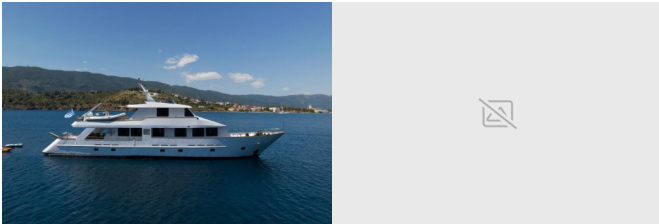

M/Y ELENA

Elena (1992)

[BRAIN Yachting](#) or type unknown

BRAIN Yachting • Neubaugasse 43/4 • 1070 Vienna • Austria

Phone: +43 1 435 0804

E-mail: relax@brain-yachting.com

Web: www.brain-yachting.com

DECK: Bathing platform, Dinghy with outboard engine

ENTERTAINMENT: Fishing equipment, Snorkeling equipment, Towing air tube, Tube ring, Water skis

YACHT ELECTRICS: Air Conditioning, Generator

Yacht Base Athens, Flisvos Delta Marina, Greece

Yacht ID 4824

Yacht Brands Perama Shipyard

Yacht Name Elena

Production Year 1992

Length 31.10 M

Cabins 6

Berths 13

Max Persons 13

WC 7