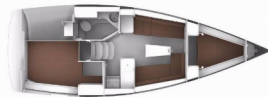

Yacht Base	Marina Punat, Krk, Croatia
Yacht ID	4727
Yacht Brands	Bavaria
Yacht Name	Suleika
Production Year	2023
Length	9.99 M
Cabins	2
Berths	4 + 2
Max Persons	6
WC	1

COMFORT: Cockpit cushions

DECK: Anchor line, Anchor swivel, Bimini top, Black ball, Black conus, Boat hook, Bosun's chair (Safe seat) (boatswain's chair), Canister for water, Cockpit table, Cockpit/stern, outside shower, Dinghy, Dinghy (byboat) pump, Electric anchor windlass, Fenders, Gangway, Hawser, Impeller, V-belt, oilfilter, Jerry cans for diesel, Main anchor, Mooring ropes, Plastic bucket, Repair box for dinghy, Round/globular fender, Spare anchor (Reserve, Auxiliary anchor), Spotlight / Headlights, Sprayhood, Spring line, Teak cockpit, Water hose