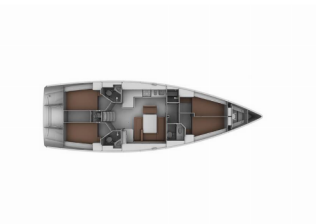

BAVARIA CRUISER 45

Controvento (2012)

[BRAIN Yachting](#) or type unknown

BRAIN Yachting • Neubaugasse 43/4 • 1070 Vienna • Austria

Phone: +43 1 435 0804

E-mail: relax@brain-yachting.com

Web: www.brain-yachting.com