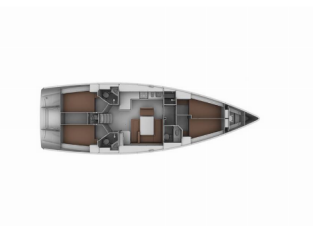

Web: [www.brain-yachting.com](http://www.brain-yachting.com)

**DECK:** Bimini top, Cockpit/stern, outside shower, Sprayhood

**ENTERTAINMENT:** Outdoor speakers, Radio CD player, TV

**GALLEY:** Hot water, Kitchen utensils (Galley equipment, cutlery)

**Yacht ID** 4677

**Yacht Brands** Bavaria

**Yacht Name** Patroklos

**Production Year** 2013

**Length** 14.27 M

**Cabins** 4

**Berths** 8

**Max Persons** 10