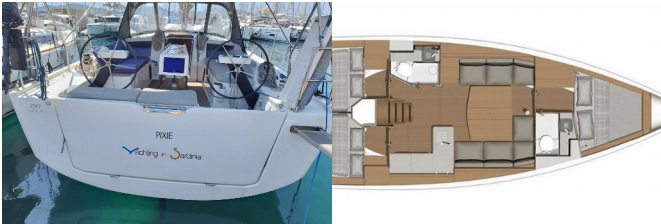

Web: [www.brain-yachting.com](http://www.brain-yachting.com)

<b>Yacht Base</b>	Marina Di Portisco, Italy
<b>Yacht ID</b>	4621
<b>Yacht Brands</b>	Dufour
<b>Yacht Name</b>	Pixie
<b>Production Year</b>	2019
<b>Length</b>	11.94 M
<b>Cabins</b>	3
<b>Berths</b>	6
<b>WC</b>	2

**COMFORT:** Cockpit cushions

**DECK:** Anchor, Anchor with chain, Bathing platform, Gangway, Grill/Barbecue/Plancha, Teak cockpit, Tender

**ENTERTAINMENT:** Radio, Underwater lights

**GALLEY:** Freezer, Freshwater treatment plant, Refrigerator, Sink