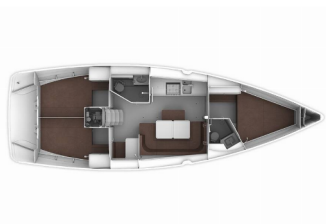

DECK: Bimini top, Cockpit table, Cockpit/stern, outside shower, Dinghy, Electric anchor windlass, Sprayhood

ENTERTAINMENT: CD MP3 player, TV

GALLEY: Refrigerator

INTERIOR: Lowerable salon table

NAVIGATION: Autopilot, Bow thruster, GPS chart plotter - cockpit, Wind instrument/Anemometer

SAFETY: VHF radio

YACHT ELECTRICS: Solar panels

Yacht Base Sukosan, D-Marin Dalmacija Marina, Croatia

Yacht ID 461

Yacht Brands Bavaria

Yacht Name Patrizia

Production Year 2016

Length 12.35 M