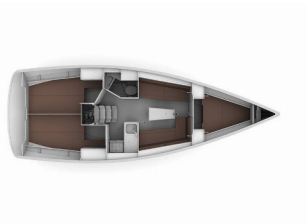

# BAVARIA CRUISER 34

Galway Girl (2023)

BRAIN Yachting Image not found or type unknown

**BRAIN Yachting • Neubaugasse 43/4 • 1070 Vienna • Austria**

Phone: +43 1 435 0804

E-mail: [relax@brain-yachting.com](mailto:relax@brain-yachting.com)

Web: [www.brain-yachting.com](http://www.brain-yachting.com)

<b>Yacht Base</b>	Corfu, Gouvia Marina, Greece
<b>Yacht ID</b>	4576
<b>Yacht Brands</b>	Bavaria
<b>Yacht Name</b>	Galway Girl
<b>Production Year</b>	2023
<b>Length</b>	9.99 M
<b>Cabins</b>	3
<b>Berths</b>	6 + 1
<b>Max Persons</b>	7
<b>WC</b>	1

**COMFORT:** Cockpit cushions

**DECK:** Anchor line, Anchor swivel, Bimini top, Black ball, Black conus, Boat hook, Bosun's chair (Safe seat) (boatswain's chair), Canister for water, Cockpit table, Cockpit/stern, outside shower, Dinghy, Dinghy (byboat) pump, Electric anchor windlass, Fenders, Gangway, Impeller, V-belt, oilfilter, Jerry cans for diesel, Main anchor, Mooring ropes, Plastic bucket, Repair box for dinghy, Round/globular fender, Spare anchor (Reserve, Auxiliary anchor), Sprayhood, Spring line, Teak cockpit, Water hose