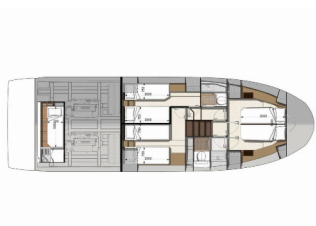

Yacht Base	Dubrovnik, Komolac, ACI Marina Dubrovnik, Croatia
Yacht ID	4553
Yacht Brands	Jeanneau
Yacht Name	Adudu 2
Production Year	2019
Length	14.29 M
Cabins	3 + 1
Berths	6 + 1
WC	2

COMFORT: Bed linen, Cockpit cushions, Fly deck with cushions and mattresses, Towels