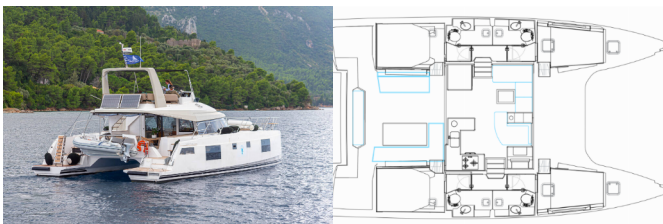

Yacht Base	Lefkas Main Port, Greece
Yacht ID	4522
Yacht Brands	Bavaria
Yacht Name	AG Princess
Production Year	2019
Length	14.23 M
Cabins	4 + 2
Berths	8 + 2
Max Persons	10
WC	4 + 1

COMFORT: Cockpit cushions, Fly deck with cushions and mattresses, Mosquito nets, Outside cushions, Sun mattresses

DECK: Additional operation system of the windlass at the helmstand, Bosun's chair (Safe seat) (boatswain's chair), Cockpit table, Cockpit/stern, outside shower, Davit, Electric anchor windlass, Fenders, Flybridge, Forward lounge area, LED outdoor ambiance lights, Mooring ropes, Remote control for anchor winch with chain counter at helm, Teak cockpit