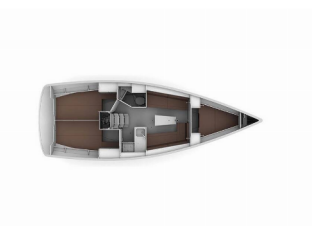

Web: [www.brain-yachting.com](http://www.brain-yachting.com)

<b>Yacht Base</b>	ACI Marina Split, Croatia
<b>Yacht ID</b>	4487
<b>Yacht Brands</b>	Bavaria
<b>Yacht Name</b>	Mrduja
<b>Production Year</b>	2023
<b>Length</b>	9.99 M
<b>Cabins</b>	3
<b>Berths</b>	6 + 1
<b>Max Persons</b>	7
<b>WC</b>	1

**COMFORT:** Bed linen, Blankets, Pillows

**DECK:** Bathing platform, Bilge pump - Mechanic, Bimini top, Black ball, Boat hook, Bosun's chair (Safe seat) (boatswain's chair), Cockpit table, Cockpit/stern, outside shower, Deck brush, Dinghy, Dinghy (byboat) pump, Electric anchor windlass, Fenders, Fuel funnel, Gangway, Jerry cans for diesel, Main anchor, Main Deck Compass, Mooring ropes, Plastic bucket, Spare anchor (Reserve, Auxiliary anchor), Sprayhood, Swimming ladder, Teak cockpit, Water hose, Winch handles