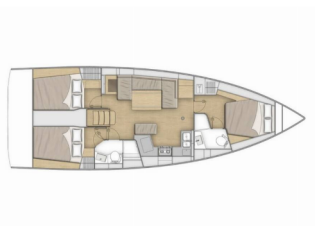

Yacht Base	ACI Marina Split, Croatia
Yacht ID	4382
Yacht Brands	Beneteau
Yacht Name	Cosmic Dancer
Production Year	2023
Length	12.87 M
Cabins	3
Berths	6 + 2
WC	2

COMFORT: Bed linen, Mosquito nets, Towels

DECK: Anchor, Anchor with chain, Bathing platform, Bimini top, Boat hook, Bosun's chair (Safe seat) (boatswain's chair), Cockpit table, Cockpit/stern, outside shower, Dinghy, Electric anchor windlass, Fenders, Gangway, Ropes, Round/globular fender, Sprayhood