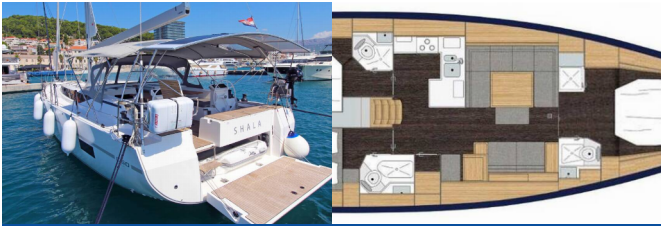

Yacht Base	ACI Marina Split, Croatia
Yacht ID	4371
Yacht Brands	Bavaria
Yacht Name	Shala
Production Year	2023
Length	15.43 M
Cabins	3 + 1
Berths	6 + 1 + 1
Max Persons	10
WC	3 + 1

COMFORT: Bed linen, Blankets, Cockpit cushions, Pillows

DECK: Bathing platform, Bilge pump - Mechanic, Bimini top, Black ball, Boat hook, Bosun's chair (Safe seat) (boatswain's chair), Cockpit table, Cockpit/stern, outside shower, Deck brush, Dinghy, Dinghy (byboat) pump, Electric anchor windlass, Fenders, Fuel funnel, Gangway, Jerry cans for diesel, Main anchor, Main Deck Compass, Mooring ropes, Outboard engine, Plastic bucket, Spare anchor (Reserve, Auxiliary anchor), Sprayhood, Swimming ladder, Teak cockpit, Water hose, Winch handles

SAILS: Electric winch

YACHT ELECTRICS: 12V Socket, 220V socket, Air Conditioning, Battery charger, Bilge pump - Electric, Generator, Heating, Inverter, Service batteries, Shore power cable, Solar panels, Water heater