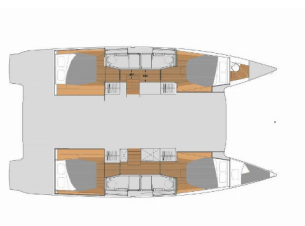

FONTAINE PAJOT ELBA 45

Olympia Athena (2023)

[BRAIN Yachting](#) or type unknown

BRAIN Yachting • Neubaugasse 43/4 • 1070 Vienna • Austria

Phone: +43 1 435 0804

E-mail: relax@brain-yachting.com

Web: www.brain-yachting.com

GALLEY: Coffee machine, NESPRESSO coffee machine, Toaster

INTERIOR: Convertible table in salon, Electric fans in cabins,
Electric toilet

SAILS: Electric winch

YACHT ELECTRICS: Generator, Inverter, Watermaker -
desalinator

Yacht Base	Mykonos, Greece
Yacht ID	4362
Yacht Brands	Fountaine Pajot
Yacht Name	Olympia Athena
Production Year	2023
Length	13.45 M
Cabins	4 + 1
Berths	8 + 2 + 1
WC	4 + 1