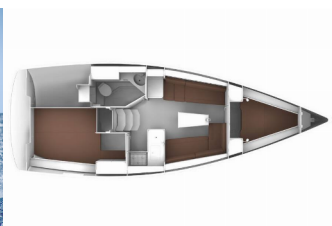

BAVARIA CRUISER 33

Alkyoni (2014)

[BRAIN Yachting](#) or type unknown

BRAIN Yachting • Neubaugasse 43/4 • 1070 Vienna • Austria

Phone: +43 1 435 0804

E-mail: relax@brain-yachting.com

Web: www.brain-yachting.com

Yacht Base	Preveza, Main Port, Greece
Yacht ID	4325
Yacht Brands	Bavaria
Yacht Name	Alkyoni
Production Year	2014
Length	9.99 M
Cabins	2
Berths	4 + 2
Max Persons	6
WC	1

DECK: Bathing platform, Bilge pump - Mechanic, Bimini top, Boat hook, Bosun's chair (Safe seat) (boatswain's chair), Cockpit/stern, outside shower, Dinghy, Electric anchor windlass, Gangway, Main anchor, Main Deck Compass, Mooring ropes, Repair box for dinghy, Spare anchor (Reserve, Auxiliary anchor), Sprayhood

ENTERTAINMENT: Indoor speakers, Outdoor speakers, Radio CD player, Snorkeling equipment

GALLEY: Gas bottles, Gas cookers, Hot water, Kitchen utensils (Galley equipment, cutlery), Oven, Refrigerator, Sink

NAVIGATION: Autopilot, Bow thruster, Depthsounder, Echosounder/Depthsounder, GPS chart plotter - cockpit, Log/speed instrument, Navigation (Nautical) charts and nautical guide, Navigation set

SAFETY: Distress flare box, Fire extinguisher, First aid kit, Flags QNC, Fog horn, Horseshoe lifebuoy, Life belts (Safety harness), Life jackets, Liferaft, Oars (Paddles), Repair kit, Set of tools, VHF radio, Wire (shroud) cutter

YACHT ELECTRICS: Inverter, Shore power connection, Solar panels