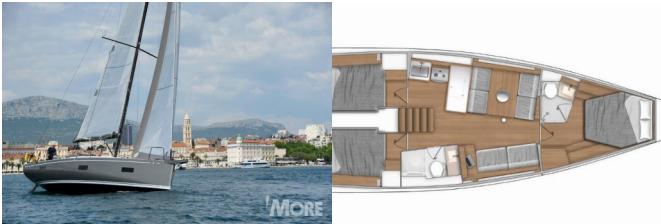

FIRST 44

Checkmate (2023)

BRAIN Yachting or type unknown

BRAIN Yachting • Neubaugasse 43/4 • 1070 Vienna • Austria

Phone: +43 1 435 0804

E-mail: relax@brain-yachting.com

Web: www.brain-yachting.com

Yacht Base	ACI Marina Split, Croatia
Yacht ID	4252
Yacht Brands	Beneteau
Yacht Name	Checkmate
Production Year	2023
Length	14.15 M
Cabins	3
Berths	6 + 1
WC	2

COMFORT: Bed linen, Cockpit cushions, Sunshades, Towels

DECK: Anchor Delta, Bathing platform, Bilge pump - Mechanic, Bimini top, Cockpit table, Cockpit/stern, outside shower, Dinghy, Dinghy garage, Electric anchor windlass, Gangway, Outboard engine, Spare anchor (Reserve, Auxiliary anchor), Sprayhood, Teak cockpit, Teak deck