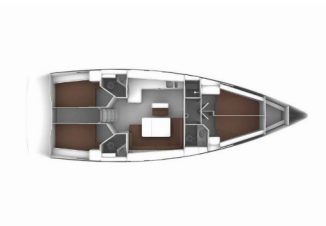

<b>Yacht Base</b>	Marin Turk Göcek Village Port, Turkey
<b>Yacht ID</b>	4242
<b>Yacht Brands</b>	Bavaria
<b>Yacht Name</b>	Northberry Blu
<b>Production Year</b>	2023
<b>Length</b>	14.27 M
<b>Cabins</b>	4
<b>Berths</b>	8
<b>Max Persons</b>	8
<b>WC</b>	3