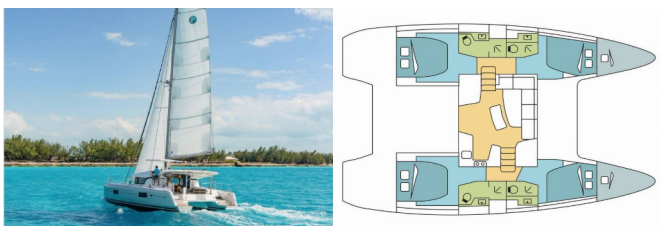

LAGOON 42

DAISY (2024)

BRAIN Yachting or type unknown

BRAIN Yachting • Neubaugasse 43/4 • 1070 Vienna • Austria

Phone: +43 1 435 0804

E-mail: relax@brain-yachting.com

Web: www.brain-yachting.com

Yacht Base	Martinique, Le Marin, Caribbean
Yacht ID	4206
Yacht Brands	Lagoon
Yacht Name	DAISY
Production Year	2024
Length	12.80 M
Cabins	4 + 2
Berths	8 + 2 + 2
Max Persons	12
WC	4

COMFORT: Cockpit cushions

DECK: Bimini top, Cockpit fridge, Cockpit/stern, outside shower, Dinghy, Electric anchor windlass, Swimming ladder

ENTERTAINMENT: Fusion radio, Outdoor speakers

GALLEY: Oven, Refrigerator, Stove

INTERIOR: Convertible table, Electric fans in cabins, Electric toilet

NAVIGATION: AIS, Autopilot, Depthsounder, GPS chart plotter, Speedometer (Speed log), Wind instrument/Anemometer

SAFETY: Black Water Tank, VHF radio