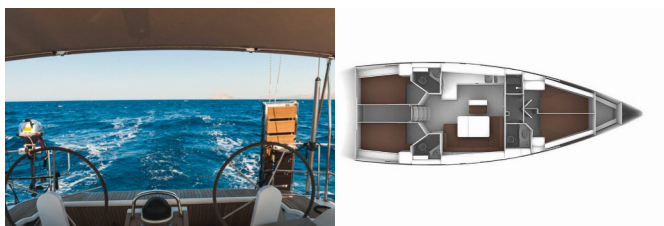

Yacht Base	Athens, Alimos Marina, Greece
Yacht ID	418
Yacht Brands	Bavaria
Yacht Name	Ioli
Production Year	2016
Length	14.27 M
Cabins	4
Berths	8
WC	3

COMFORT: Bedlinen and towels, Blankets, Cockpit cushions, Pillows

DECK: Anchor with chain, Bimini top, Black ball, Black conus, Boat hook, Bosun's chair (Safe seat) (boatswain's chair), Cockpit table, Cockpit/stern, outside shower, Deck brush, Dinghy, Electric anchor windlass, Fenders, Fuel funnel, Gangway, Jerry cans for diesel, Main Deck Compass, Mooring ropes, Plastic bucket, Repair box for dinghy, Spare anchor (Reserve, Auxiliary anchor), Sprayhood, Sun tent/cover, Swimming ladder, Teak cockpit, Water hose