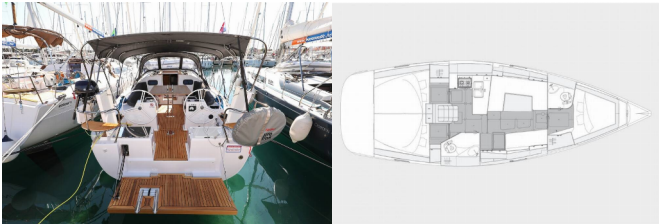

Web: [www.brain-yachting.com](http://www.brain-yachting.com)

<b>Yacht Base</b>	Marina Kornati, Biograd, Croatia
<b>Yacht ID</b>	4163
<b>Yacht Brands</b>	Elan Marine
<b>Yacht Name</b>	Sv. Nikola
<b>Production Year</b>	2023
<b>Length</b>	11.99 M
<b>Cabins</b>	3
<b>Berths</b>	6 + 2
<b>WC</b>	2

**COMFORT:** Sundeck cushions

**DECK:** Anchor winch remote control, Bimini top, Bosun's chair (Safe seat) (boatswain's chair), Cockpit fridge, Cockpit grill, Cockpit table, Cockpit/stern, outside shower, Dinghy, Electric anchor windlass, Fenders, Main anchor, Main Deck Compass, Mooring ropes, Sea/Storm drogue anchor, Sprayhood