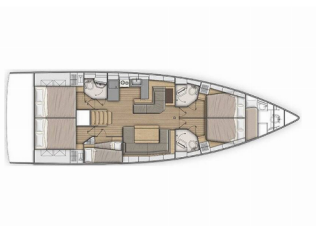

Web: [www.brain-yachting.com](http://www.brain-yachting.com)

<b>Yacht Base</b>	ACI Marina Trogir, Croatia
<b>Yacht ID</b>	4143
<b>Yacht Brands</b>	Beneteau
<b>Yacht Name</b>	South Point
<b>Production Year</b>	2018
<b>Length</b>	15.94 M
<b>Cabins</b>	5 + 1
<b>Berths</b>	10 + 1 + 1
<b>Max Persons</b>	12
<b>WC</b>	3 + 1

**COMFORT:** Cockpit cushions

**DECK:** Bathing platform, Bimini top, Cockpit/stern, outside shower, Dinghy with outboard engine, Electric anchor windlass, Sprayhood, Teak cockpit

**ENTERTAINMENT:** Fusion radio, Indoor speakers, Outdoor speakers, Stand up paddle (SUP) – FREE