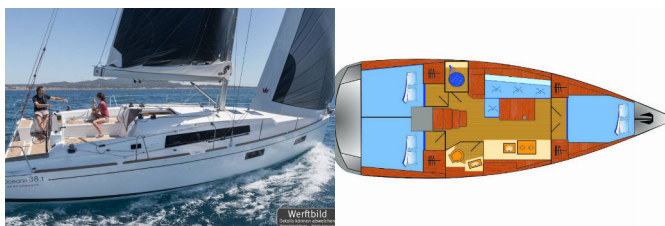

OCEANIS 38.1

Diana (2023)

BRAIN Yachting or type unknown

BRAIN Yachting • Neubaugasse 43/4 • 1070 Vienna • Austria

Phone: +43 1 435 0804

E-mail: relax@brain-yachting.com

Web: www.brain-yachting.com

Yacht Base	Marina Punat, Krk, Croatia
Yacht ID	4103
Yacht Brands	Beneteau
Yacht Name	Diana
Production Year	2023
Length	11.50 M
Cabins	3
Berths	6 + 2
Max Persons	8
WC	1

ADDITIONAL: Flag

COMFORT: Cockpit cushions

DECK: Anchor light, Bathing platform, Bimini top, Black ball, Cockpit table, Cockpit/stern, outside shower, Deck brush, Electric anchor windlass, Fenders, Gangway, Impeller, Main anchor, Mooring ropes, Pulpit seat, Sailor's knife, Spare anchor (Reserve, Auxiliary anchor), Sprayhood, Spring line, Swimming ladder, Teak cockpit

SAILS: Electric winch, Halyard winches, Lazy bag, Lazy jacks

YACHT ELECTRICS: 12V Socket, 220V socket, Battery charger, Bilge pump - Electric, Converter 230V/12V, Heating, Shore connection 220 V, Solar panels, USB sockets