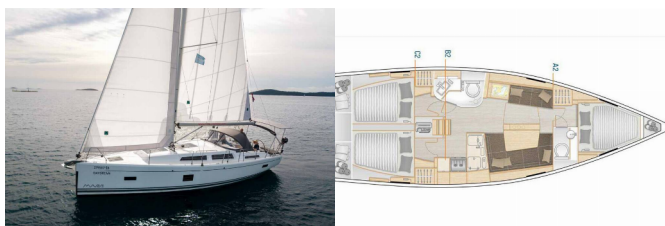

Web: [www.brain-yachting.com](http://www.brain-yachting.com)

<b>Yacht Base</b>	Marina Mandalina, Sibenik, Croatia
<b>Yacht ID</b>	4033
<b>Yacht Brands</b>	Hanse Yachts
<b>Yacht Name</b>	Daydream
<b>Production Year</b>	2023
<b>Length</b>	11.40 M
<b>Cabins</b>	3
<b>Berths</b>	6 + 1
<b>Max Persons</b>	7
<b>WC</b>	2

**COMFORT:** Cockpit cushions, Sundeck cushions

**DECK:** Anchor line, Anchor swivel, Bimini top, Black ball, Black conus, Boat hook, Bosun's chair (Safe seat) (boatswain's chair), Cockpit table, Cockpit/stern, outside shower, Dinghy, Dinghy (byboat) pump, Electric anchor windlass, Fenders, Gangway, Hawser, Impeller, V-belt, oilfilter, Main anchor, Mooring ropes, Plastic bucket, Remote control for anchor winch with chain counter at helm, Repair box for dinghy, Round/globular fender, Spare anchor (Reserve, Auxiliary anchor), Sprayhood, Spring line, Teak cockpit, Water hose