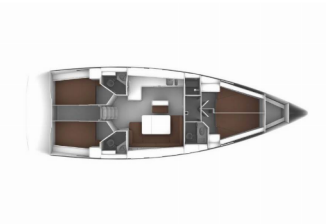

# BAVARIA CRUISER 46

White Cloud (2023)

BRAIN Yachting Image not found or type unknown

**BRAIN Yachting • Neubaugasse 43/4 • 1070 Vienna • Austria**

Phone: +43 1 435 0804

E-mail: [relax@brain-yachting.com](mailto:relax@brain-yachting.com)

Web: [www.brain-yachting.com](http://www.brain-yachting.com)

|                        |               |
|------------------------|---------------|
| <b>Yacht Base</b>      | Göcek, Turkey |
| <b>Yacht ID</b>        | 3962          |
| <b>Yacht Brands</b>    | Bavaria       |
| <b>Yacht Name</b>      | White Cloud   |
| <b>Production Year</b> | 2023          |
| <b>Length</b>          | 14.27 M       |
| <b>Cabins</b>          | 4             |
| <b>Berths</b>          | 8             |
| <b>WC</b>              | 3             |