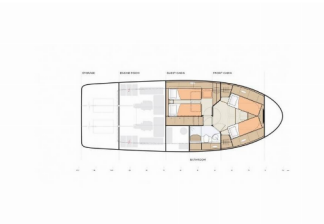

GREENLINE 40

D&D (2023)

BRAIN Yachting or type unknown

BRAIN Yachting • Neubaugasse 43/4 • 1070 Vienna • Austria

Phone: +43 1 435 0804

E-mail: relax@brain-yachting.com

Web: www.brain-yachting.com

Yacht Base	Marina Kornati, Biograd, Croatia
Yacht ID	3923
Yacht Brands	Greenline
Yacht Name	D&D
Production Year	2023
Length	11.99 M
Cabins	2
Berths	4 + 2
Max Persons	6
WC	1

COMFORT: Cockpit cushions, Sundeck cushions

DECK: Anchor with chain, Bathing platform, Cockpit table, Cockpit/stern, outside shower, Dinghy, Electric anchor windlass, Fenders, Main anchor, Main Deck Compass, Mooring ropes, Sea/Storm drogue anchor, Swimming ladder, Teak cockpit, Teak seats in cockpit