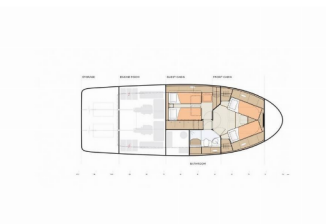

GREENLINE 40

D&D (2023)

BRAIN Yachting or type unknown

BRAIN Yachting • Neubaugasse 43/4 • 1070 Vienna • Austria

Phone: +43 1 435 0804

E-mail: relax@brain-yachting.com

Web: www.brain-yachting.com

Yacht Base	Marina Kornati, Biograd, Croatia
Yacht ID	3923
Yacht Brands	Greenline
Yacht Name	D&D
Production Year	2023
Length	11.99 M
Cabins	2
Berths	4 + 2
Max Persons	6
WC	1

COMFORT: Cockpit cushions, Sundeck cushions

DECK: Anchor with chain, Bathing platform, Cockpit table, Cockpit/stern, outside shower, Dinghy, Electric anchor windlass, Fenders, Main anchor, Main Deck Compass, Mooring ropes, Sea/Storm drogue anchor, Swimming ladder, Teak cockpit, Teak seats in cockpit