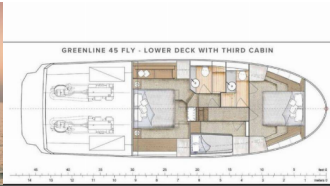

GREENLINE 45

Chili (2023)

BRAIN Yachting or type unknown

BRAIN Yachting • Neubaugasse 43/4 • 1070 Vienna • Austria

Phone: +43 1 435 0804

E-mail: relax@brain-yachting.com

Web: www.brain-yachting.com

Yacht Base	Marina Kornati, Biograd, Croatia
Yacht ID	3908
Yacht Brands	Greenline
Yacht Name	Chili
Production Year	2023
Length	15.57 M
Cabins	3
Berths	6 + 2
WC	2

COMFORT: Cockpit seat cushions with backrest, Sun mattresses, Sundeck cushions

DECK: Anchor with chain, Bathing platform, Bimini top, Cockpit grill, Cockpit table, Dinghy, Electric anchor windlass, Fenders, Fly sunbathing area, Flybridge, Fridge on flybridge, Main Deck Compass, Mooring ropes, Sea/Storm drogue anchor, Teak cockpit, Teak table