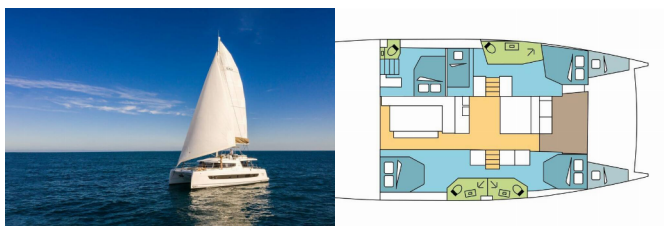

BALI 4.6

BLUEBERRY (2023)

BRAIN Yachting or type unknown

BRAIN Yachting • Neubaugasse 43/4 • 1070 Vienna • Austria

Phone: +43 1 435 0804

E-mail: relax@brain-yachting.com

Web: www.brain-yachting.com

Yacht Base	St. Martin, Marina De L'Anse Marcel, Caribbean
Yacht ID	3828
Yacht Brands	Catana
Yacht Name	BLUEBERRY
Production Year	2023
Length	14.28 M
Cabins	5 + 2
Berths	10 + 2
Max Persons	12
WC	4

COMFORT: Cockpit seat cushions with backrest, Mosquito nets, Sun loungers

DECK: Bimini top, Cockpit table, Cockpit/stern, outside shower, Dinghy, Electric anchor windlass, Flybridge, Forward cockpit, Remote control for anchor winch with chain counter at helm, Spring cleats, Swimming ladder