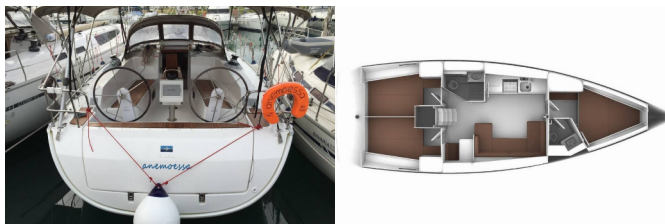

Yacht Base	Preveza, Main Port, Greece
Yacht ID	382
Yacht Brands	Bavaria
Yacht Name	Anemoessa
Production Year	2016
Length	12.35 M
Cabins	3
Berths	6 + 1
Max Persons	8
WC	2

ADDITIONAL: Flag

COMFORT: Blankets, Pillows

DECK: Anchor with chain, Bathing platform, Bimini top, Boat hook, Bosun's chair (Safe seat) (boatswain's chair), Cockpit/stern, outside shower, Dinghy, Electric anchor windlass, Floating rope, Gangway, Main anchor, Main Deck Compass, Mooring ropes, Repair box for dinghy, Reserve motor oil, Spare anchor (Reserve, Auxiliary anchor), Sprayhood