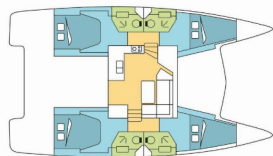

FONTAINE PAJOT ISLA 40

NOMAD (2024)

BRAIN Yachting or type unknown

BRAIN Yachting • Neubaugasse 43/4 • 1070 Vienna • Austria

Phone: +43 1 435 0804

E-mail: relax@brain-yachting.com

Web: www.brain-yachting.com

Yacht Base	BVI, Hodge's Creek Marina, British Virgin Islands
Yacht ID	3779
Yacht Brands	Fountaine Pajot
Yacht Name	NOMAD
Production Year	2024
Length	11.93 M
Cabins	4
Berths	8 + 2
Max Persons	10
WC	4

COMFORT: Outside cushions

DECK: Anchor with chain, Bimini top, Cockpit fridge, Cockpit table, Electric anchor windlass, Mooring Cleats

ENTERTAINMENT: Fusion radio

GALLEY: Hot water, Pressurized water system

INTERIOR: Convertible table in salon, Curtains, Electric fans in cabins, Electric toilet, LED interior lights, Salon table, Upholstery

NAVIGATION: AIS, Autopilot, Depthsounder, GPS chart plotter, Wind instrument/Anemometer

SAFETY: VHF radio

SAILS: Electric winch, Lazy bag, Lazy jacks

YACHT ELECTRICS: Air Conditioning, Bilge pump - Electric, DC plugs 12V, Generator, Inverter, Solar panels, Watermaker - desalinator