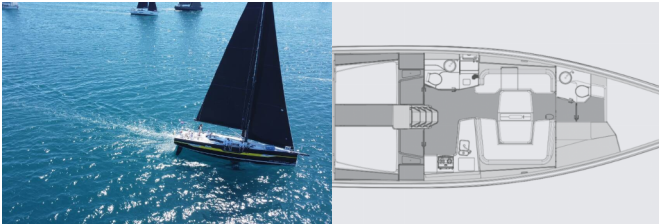

ELAN E6

Odin (2024)

[BRAIN Yachting](#) or type unknown

BRAIN Yachting • Neubaugasse 43/4 • 1070 Vienna • Austria

Phone: +43 1 435 0804

E-mail: relax@brain-yachting.com

Web: www.brain-yachting.com

Yacht Base	Marina Pirovac, Croatia
Yacht ID	3769
Yacht Brands	Elan Marine
Yacht Name	Odin
Production Year	2024
Length	15.30 M
Cabins	4
Berths	8 + 2
WC	2

COMFORT: Cockpit cushions

DECK: Anchor with chain, Bathing platform, Bimini top, Bow sail locker, Cockpit fridge, Cockpit grill, Cockpit/stern, outside shower, Deck lights, Electric anchor windlass, Mooring Cleats, Set for steerman (helmsman's chair), Sprayhood, Winch handles

ENTERTAINMENT: FUSION sound system, Indoor speakers, Outdoor speakers, TV, Underwater lights, Wi-Fi Internet

GALLEY: Gas bottles, Gas cookers, Hot water, Kitchen utensils (Galley equipment, cutlery), Pressurized water system, Refrigerator, Sink

INTERIOR: Curtains, LED lights

NAVIGATION: 3 blade folding propeller, AIS, Autopilot, Bow thruster, Compass, GPS chart plotter, LED Navigation lights, Navigation (Nautical) charts and nautical guide, Windex

SAFETY: Automatic Inflatable Life Jacket, EPIRB-Distress radio beacons, Fire extinguisher, Guard rail, Liferaft, VHF radio

SAILS: Bowsprit, Genoa, Halyard winches, Lazy bag, Sails, Winch

YACHT ELECTRICS: 12V Socket, 230 volt socket, Air Conditioning, Battery monitor, Bilge pump - Electric, Heating, Inverter, Service batteries, Shore connection 220 V, Start battery, USB sockets