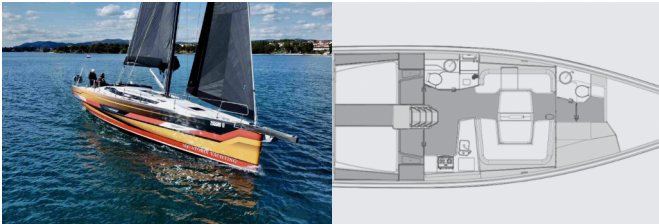

ELAN E6

Iron Man (2024)

[BRAIN Yachting](#) or type unknown

BRAIN Yachting • Neubaugasse 43/4 • 1070 Vienna • Austria

Phone: +43 1 435 0804

E-mail: relax@brain-yachting.com

Web: www.brain-yachting.com

Yacht Base	Marina Pirovac, Croatia
Yacht ID	3766
Yacht Brands	Elan Marine
Yacht Name	Iron Man
Production Year	2024
Length	15.30 M
Cabins	4
Berths	8 + 2
WC	2

COMFORT: Cockpit cushions

DECK: Anchor with chain, Bathing platform, Bimini top, Bow sail locker, Cockpit/stern, outside shower, Deck lights, Electric anchor windlass, Mooring Cleats, Set for steerman (helmsman's chair), Sprayhood, Winch handles